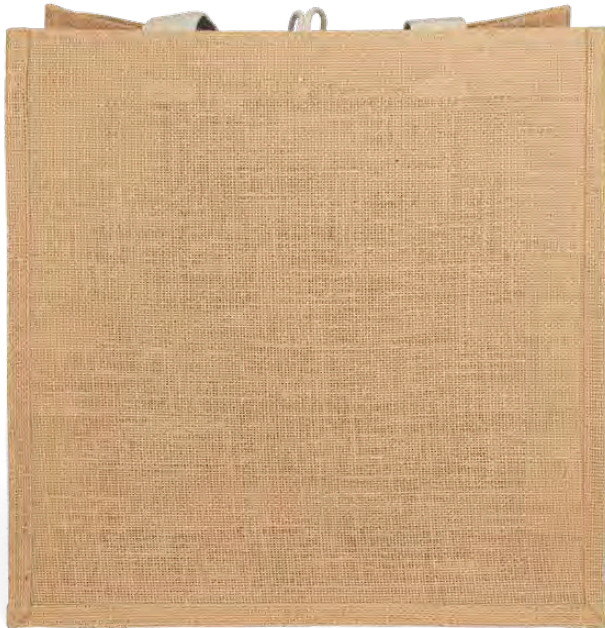

Izzy Jute Tote

IZZY™

Size: 14W x 8 x 14H

1¼"-wide x 28"-long handles. Jute with 10-oz. cotton pocket.

Imprint	Item #	150	250	500	1000	3000	
 SCREEN PRINT	40IZ1414	4.80	4.40	4.20	4.00	3.90	C
 COLOR VISTA	CVIZ1414	5.60	5.20	5.00	4.80	4.70	C
 SPARKLE	SPIZ1414	6.80	6.40	6.20	6.00	5.90	C

Shipping: 30 lbs. per box of 50

Imprint Area: Front pocket - 8W x 7H

Easy-to-clean
laminated
interior!

New Jute Tote size available.
See pages 6-7.

Jute Back Side

	SCREEN PRINT	COLORVISTA	SPARKLE
SET-UP	\$55 per color, per design (G).	NO SET-UP CHARGE.	\$55 per design. Up to 6 colors (G).
RE-ORDER SET-UP	\$35 per color, per design (G).	NO SET-UP CHARGE.	\$35 per design. Up to 6 colors (G).
ADDITIONAL LOCATION	N/A	N/A	N/A
ADDITIONAL COLOR	\$0.50 per color, per bag (G).	N/A	N/A
PRODUCTION TIME <i>Orders with more than 3,000 impressions will require extra production time.</i>	4 business days after all final approvals.	6 business days after all final approvals.	10 business days after all final approvals.
COLUMN PRICING	Per bag, one-color imprint, one location. Screen charge is additional.	Per bag, multi-color imprint, one location. No set-up charge.	Per bag, up to 6 colors, one location. Set-up charge is additional.
PLASTIC BOTTOM INSERT	N/A		
PLAIN BAGS	20% off the Screen Print bag price. Ships next business day.		
BROKEN BOX CHARGE	\$10 (G) - Plain bags only.		
ART SPECS / IMPRINT COLORS	Refer to pages 206-208, 210, 212.		
RUSHES & ADDITIONAL SERVICES	Refer to pages 206-208, 213.		

Note: Due to the character of natural cotton fabric, slight color variances will occur between bags.

Izzy Jute Tote

The Izzy™ Jute Tote features a natural-colored jute exterior, 10-oz. cotton front pocket, cotton twill handles, wooden button with loop closure, and laminated interior.