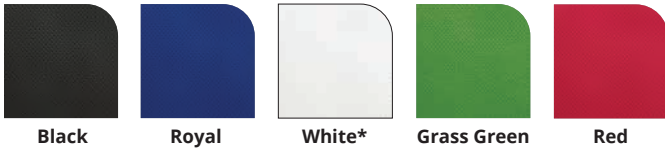

NEW Value Budget Tote

VALUE™

Size: 19W x 8 x 15H

1½"-wide x 21"-long handles. 90 GSM.

Imprint	Item #	150	250	500	1000	3000	
 SCREEN PRINT	39VA1915	2.60	2.15	2.00	1.85	1.70	C
 DYNAMIC COLOR	DYVA1915*	2.90	2.45	2.30	2.15	2.00	C
 COLOR VISTA	CVVA1915	3.40	2.95	2.80	2.65	2.50	C
 SPARKLE	SPVA1915	4.60	4.15	4.00	3.85	3.70	C

Shipping: 19 lbs. per box of 100

Imprint Area: Front/Back – 12W x 9H (Screen Print, ColorVista, & Sparkle)
Front – 12W x 7H (Dynamic Color)

Additional sizes available.
See pages 60-61.

Bag Colors Available:

* Dynamic Color only available on White.

	SCREEN PRINT	DYNAMIC COLOR	COLORVISTA	SPARKLE
SET-UP	\$55 per color, per design (G).	\$55 per design (G).	NO SET-UP CHARGE.	\$55 per design. Up to 6 colors (G).
RE-ORDER SET-UP	\$35 per color, per design (G).	\$35 per design (G).	NO SET-UP CHARGE.	\$35 per design. Up to 6 colors (G).
ADDITIONAL LOCATION	\$0.50 per bag, per location (G).	N/A	\$1.00 per bag, per location (G).	\$2.00 per bag, per location (G).
ADDITIONAL COLOR	\$0.50 per color, per side, per bag (G).	N/A	N/A	N/A
PRODUCTION TIME**	4 business days after all final approvals.	8 business days after all final approvals.	6 business days after all final approvals.	10 business days after all final approvals.
COLUMN PRICING	Per bag, one-color imprint. Screen charge is additional.	Per bag, multi-color imprint, one side. Set-up charge is additional.	Per bag, multi-color imprint. No set-up charge.	Per bag, up to 6 colors. Set-up charge is additional.
PLASTIC BOTTOM INSERT	\$0.30 per insert (C).			
PLAIN BAGS	20% off the Screen Print bag price. Ships next business day.			
BROKEN BOX CHARGE	\$10 (G) – Plain bags only.			
ART SPECS / IMPRINT COLORS	Refer to pages 206-208, 211-212, 216, 219.			
RUSHES & ADDITIONAL SERVICES	Refer to pages 206-208, 221.			