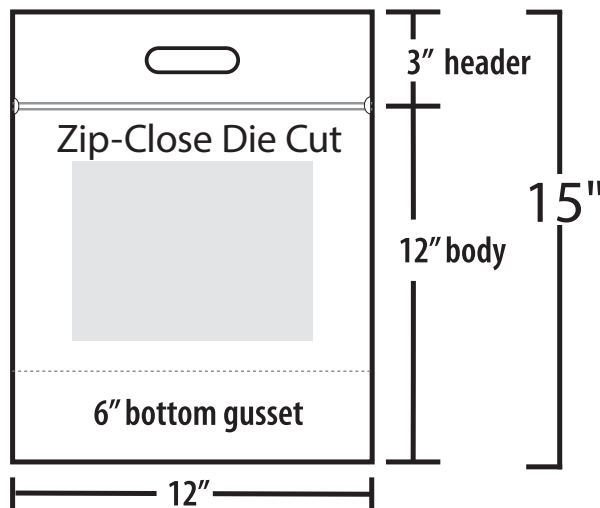

Shipping: 24 lbs. per box of 500
Imprint Area: Front/Back – 8W x 8H

18W X 20H X 4

White 2.5 mil. with fold-over reinforced die cut handles.

Imprint	Item #	150	250	500	1000	3000
 FLEKO INK PRINT	19WFS1820	1.76	1.14	1.06	0.98	0.90 A

Shipping: 42 lbs. per box of 500
Imprint Area: Front/Back – 10W x 10H

22W X 24H X 5

White 3.0 mil. with patch-reinforced die cut handles.

Imprint	Item #	150	250	500	1000	3000
 FLEKO INK PRINT	21WFS2224	2.04	1.42	1.30	1.18	1.08 A

Shipping: 38 lbs. per box of 250
Imprint Area: Front/Back – 10W x 10H

ZIP-CLOSE DIE CUT

Size: 12W x 12H+3" header x 6. See diagram.
Clear 2.5 mil., zip closure, non-reinforced die cut handles.

Imprint	Item #	150	250	500	1000	3000
 FLEKO INK PRINT	19ZCFS1212	1.56	1.02	0.90	0.84	0.76 A

Shipping: 22 lbs. per box of 500
Imprint Area: Front/Back – 8W x 6H
NFL Required – 3.4W x 4.5H

Looking for custom options
or an exclusive-to-you
designed bag?
See page 145-146.

	FLEKO INK PRINT
SET-UP	\$60 per color, per design (G).
RE-ORDER SET-UP	N/A
ADDITIONAL LOCATION	\$0.15 per bag (G).
ADDITIONAL COLOR*	\$0.15 per color, per side, per bag (G).
PRODUCTION TIME**	4 business days after all final approvals.
COLUMN PRICING	Per bag, one-color imprint, one location. Plate charge is additional.
PLAIN BAGS	20% off. Ships next business day.
BROKEN BOX CHARGE	\$10 (G) – Plain bags only.
ART SPECS/IMPRINT COLORS	Refer to pages 158-161.
RUSHES & ADDITIONAL SERVICES	Refer to pages 109, 158-160.