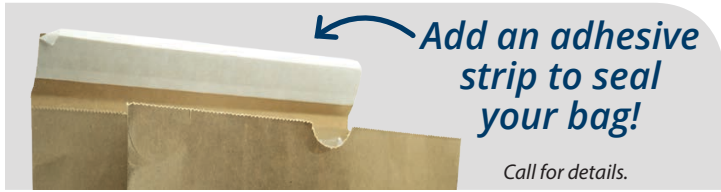

GROCERY-STYLE SOS

White or recycled brown kraft paper grocery-style bags feature a serrated top edge. Add a custom adhesive strip that seals the bag closed.

Minimums may start as low as 5,000 pieces!

Please call for additional details.

Custom Options:

- Sizes
- Up to Three Spot Colors
- Larger Quantities
- Large Imprints

See pages 156-157 for art specs, ordering information, and standard overrun/underrun policy.

Please call for quote, production schedule and available options.