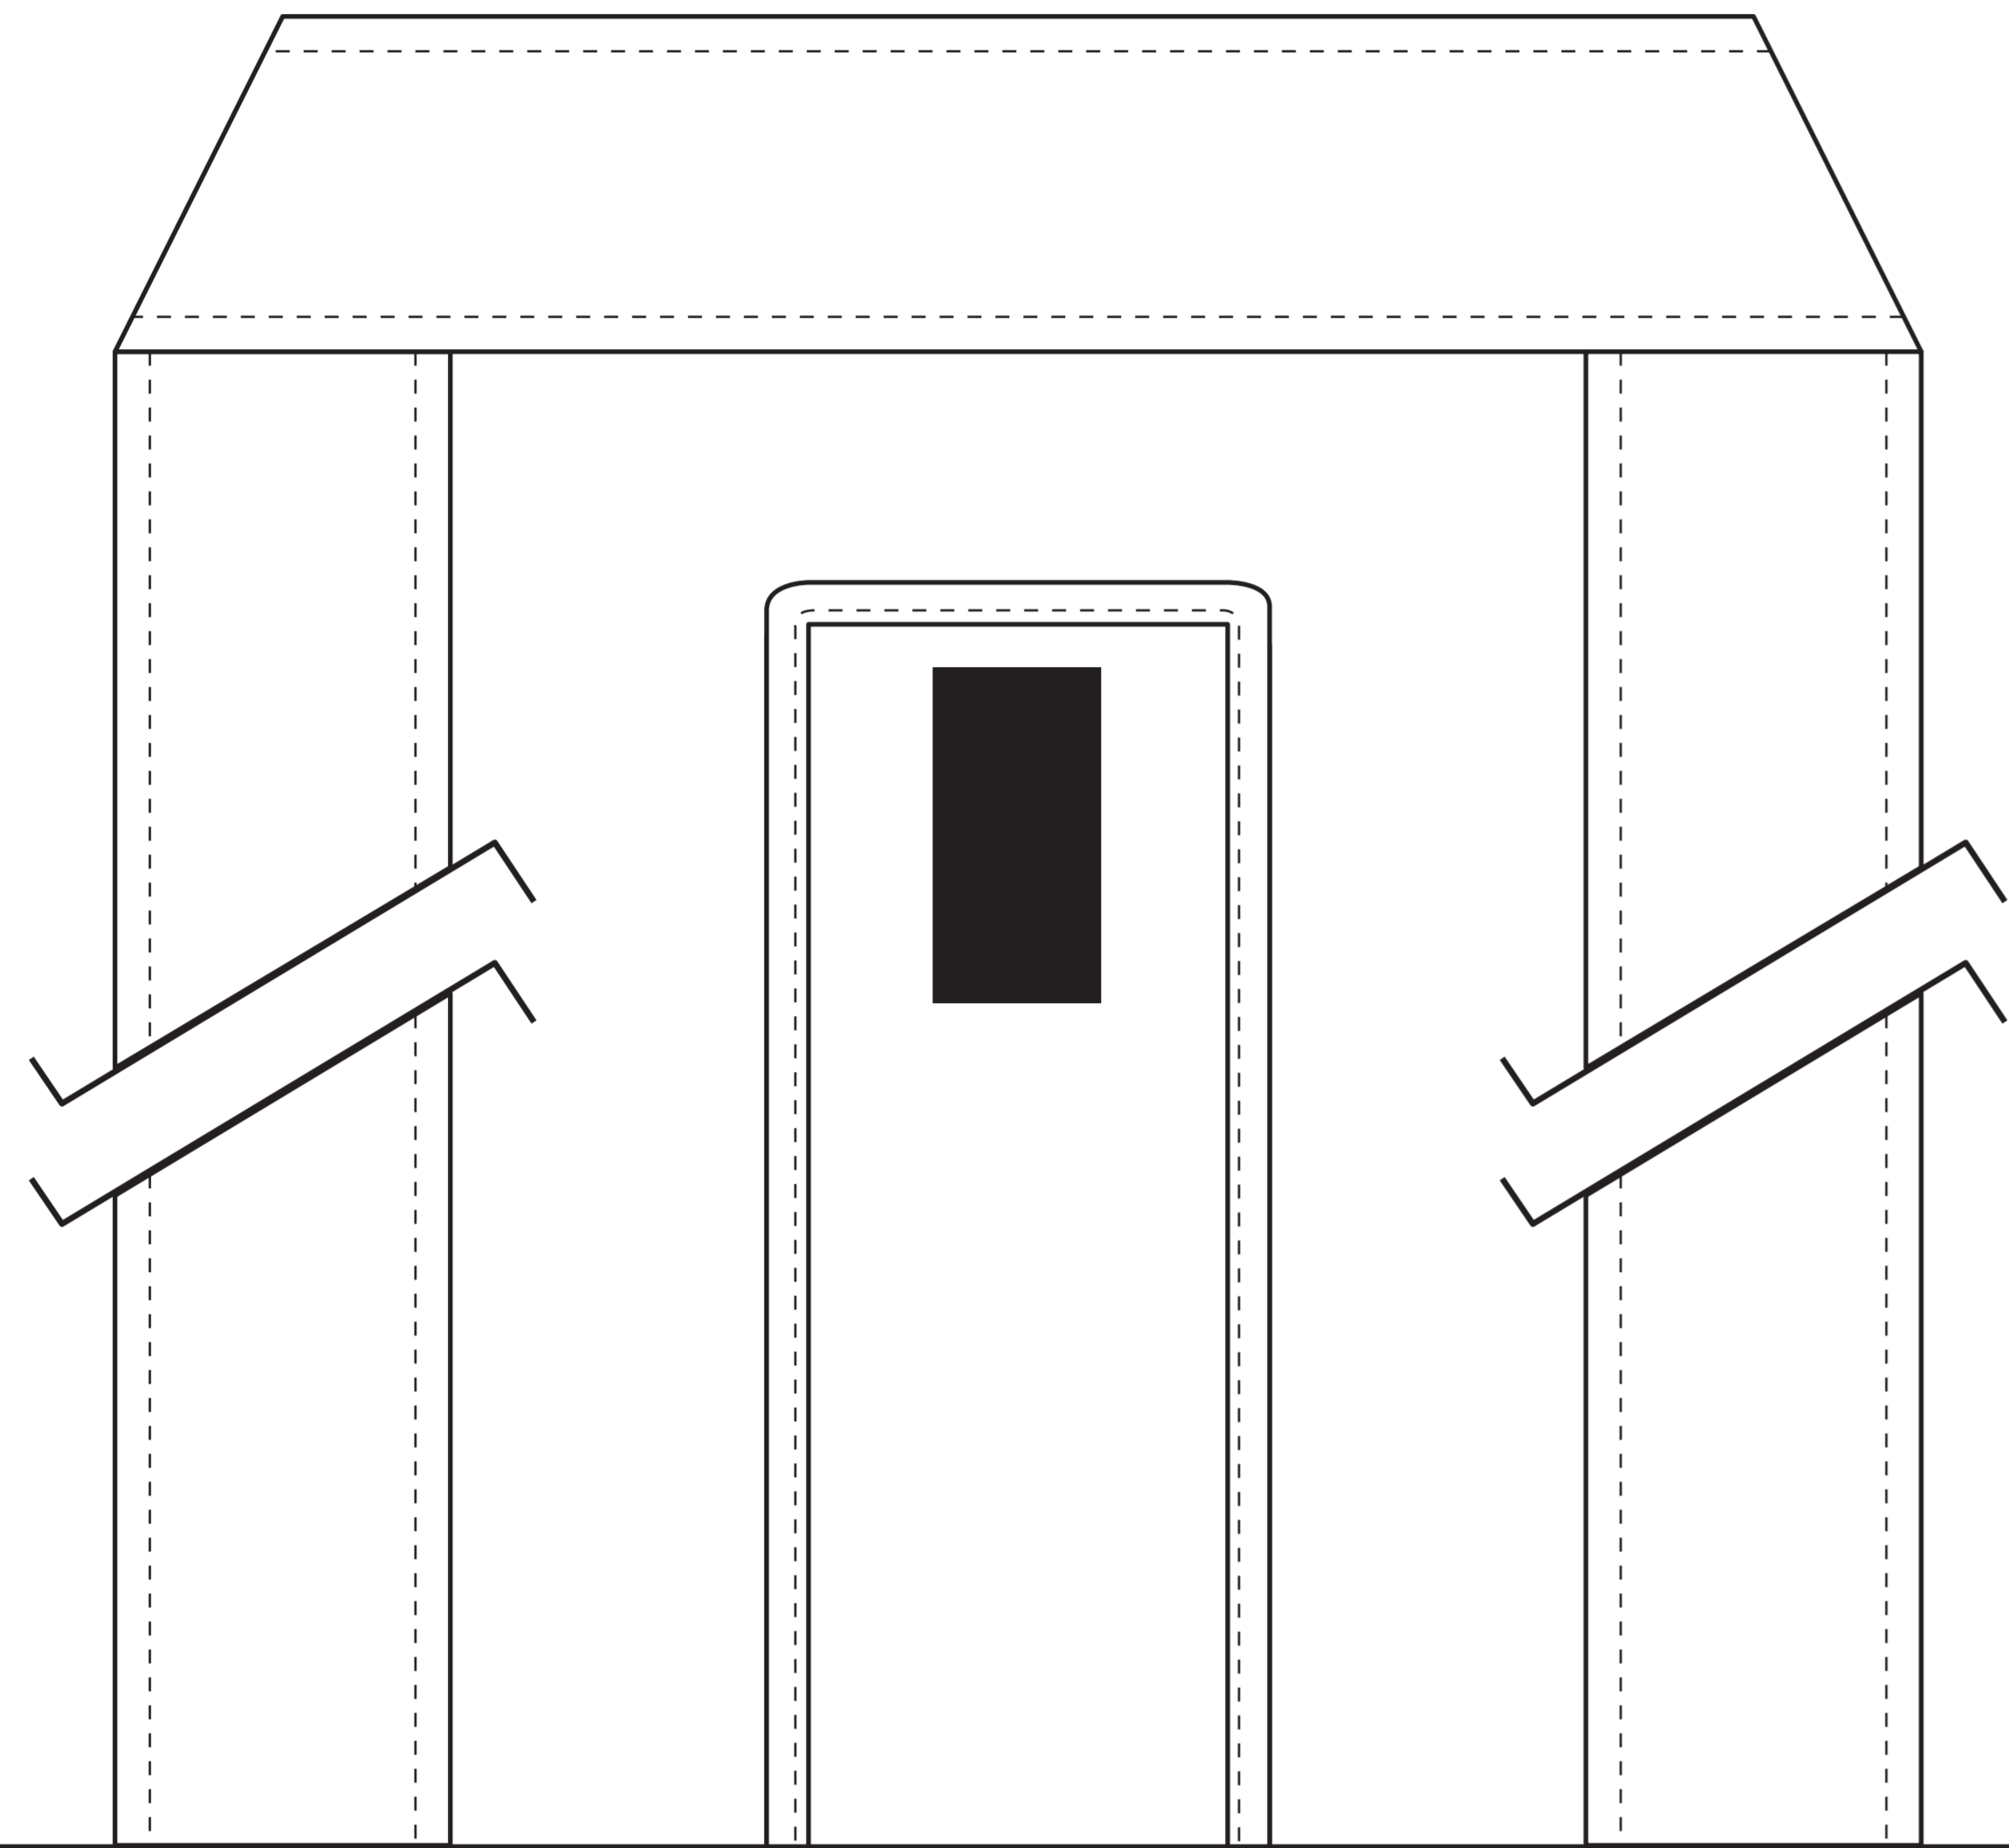

Grande

(Scaled 100% - ACTUAL SIZE)

PO#:

IMPRINT SIZE:

IMPRINT COLOR:

ITEM #: 39GR2017

BAG SIZE: 20W x 8 x 17H

IMPRINT AREA: 15w x 8h (mesh)

15w x 2^{1/2}h (lower panel)

(Front)

(Back)