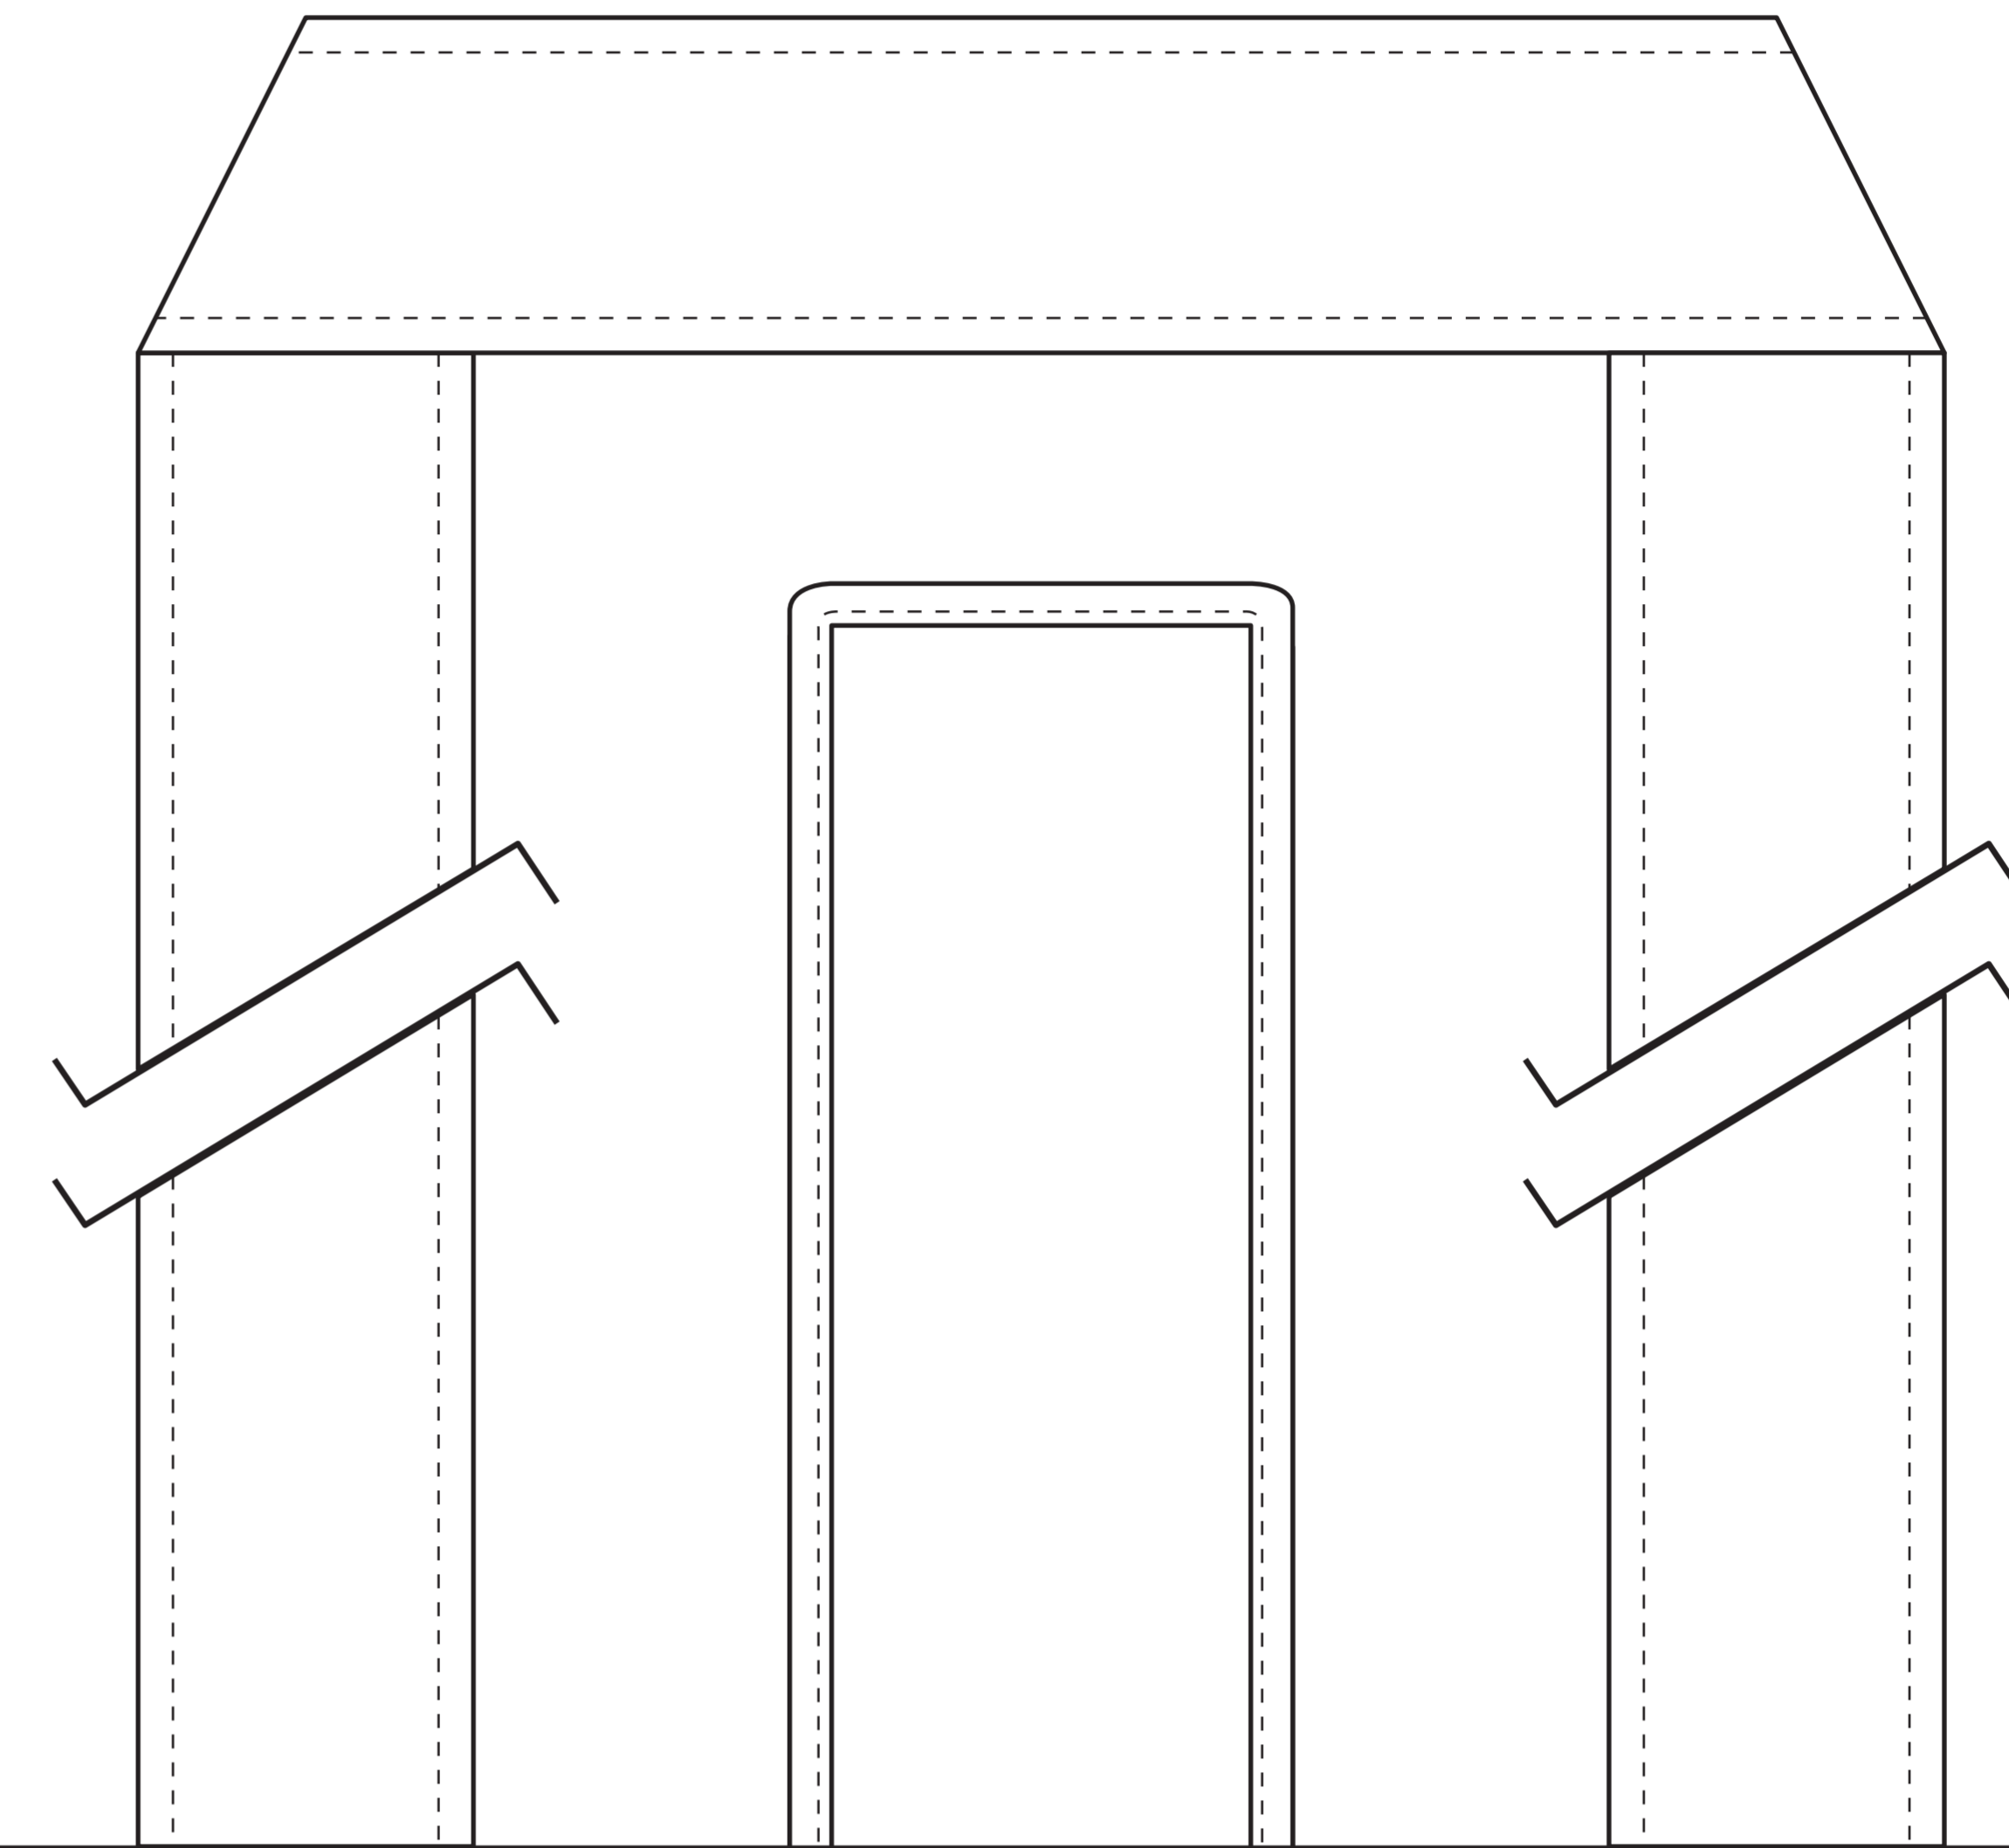

Grande

(Scaled 100% - ACTUAL SIZE)

PO#:

IMPRINT SIZE:

IMPRINT COLOR:

ITEM #: 39GR2017

BAG SIZE: 20W x 8 x 17H

IMPRINT AREA: 15w x 8h (mesh)

15w x 2^{1/2}h (lower panel)

(Front)

(Back)