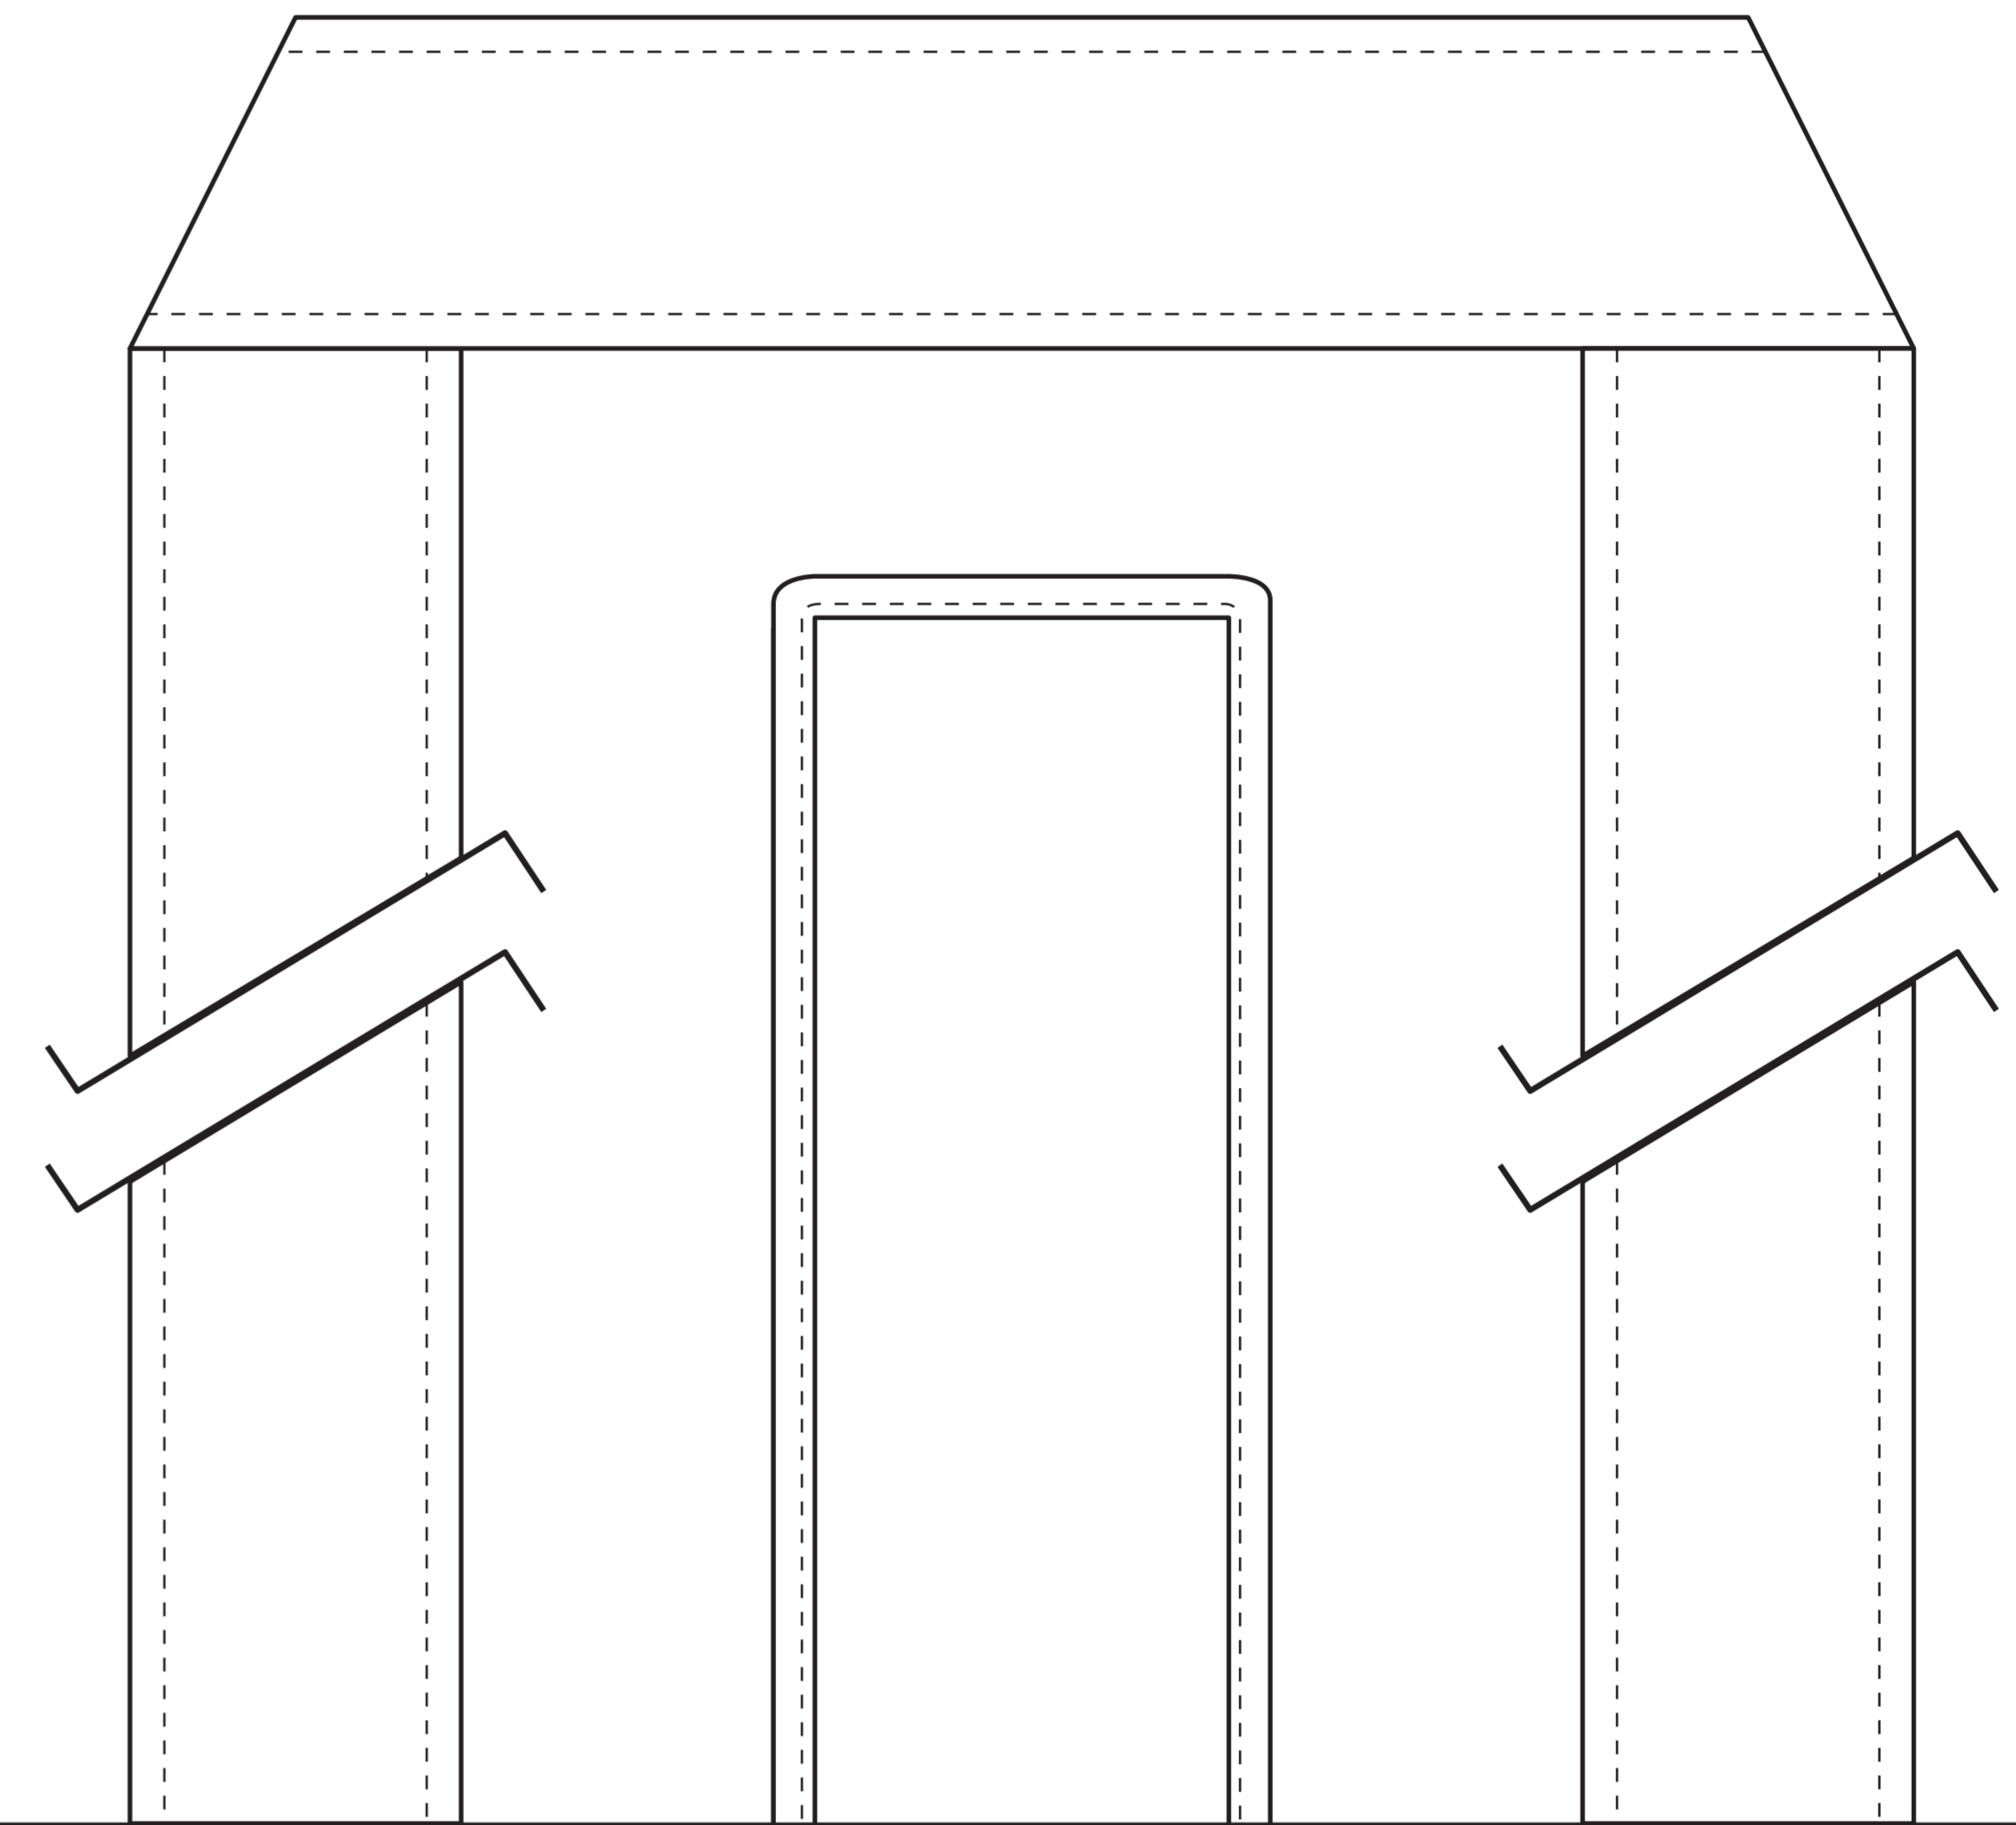

Grande

(Scaled 100% - ACTUAL SIZE)

PO#:

IMPRINT SIZE:

IMPRINT COLOR:

ITEM #: SPGR2017

BAG SIZE: 20W x 8 x 17H

IMPRINT AREA: 13w x 8h (mesh)

15w x 2^{1/2}h (lower panel)

(Front)

(Back)