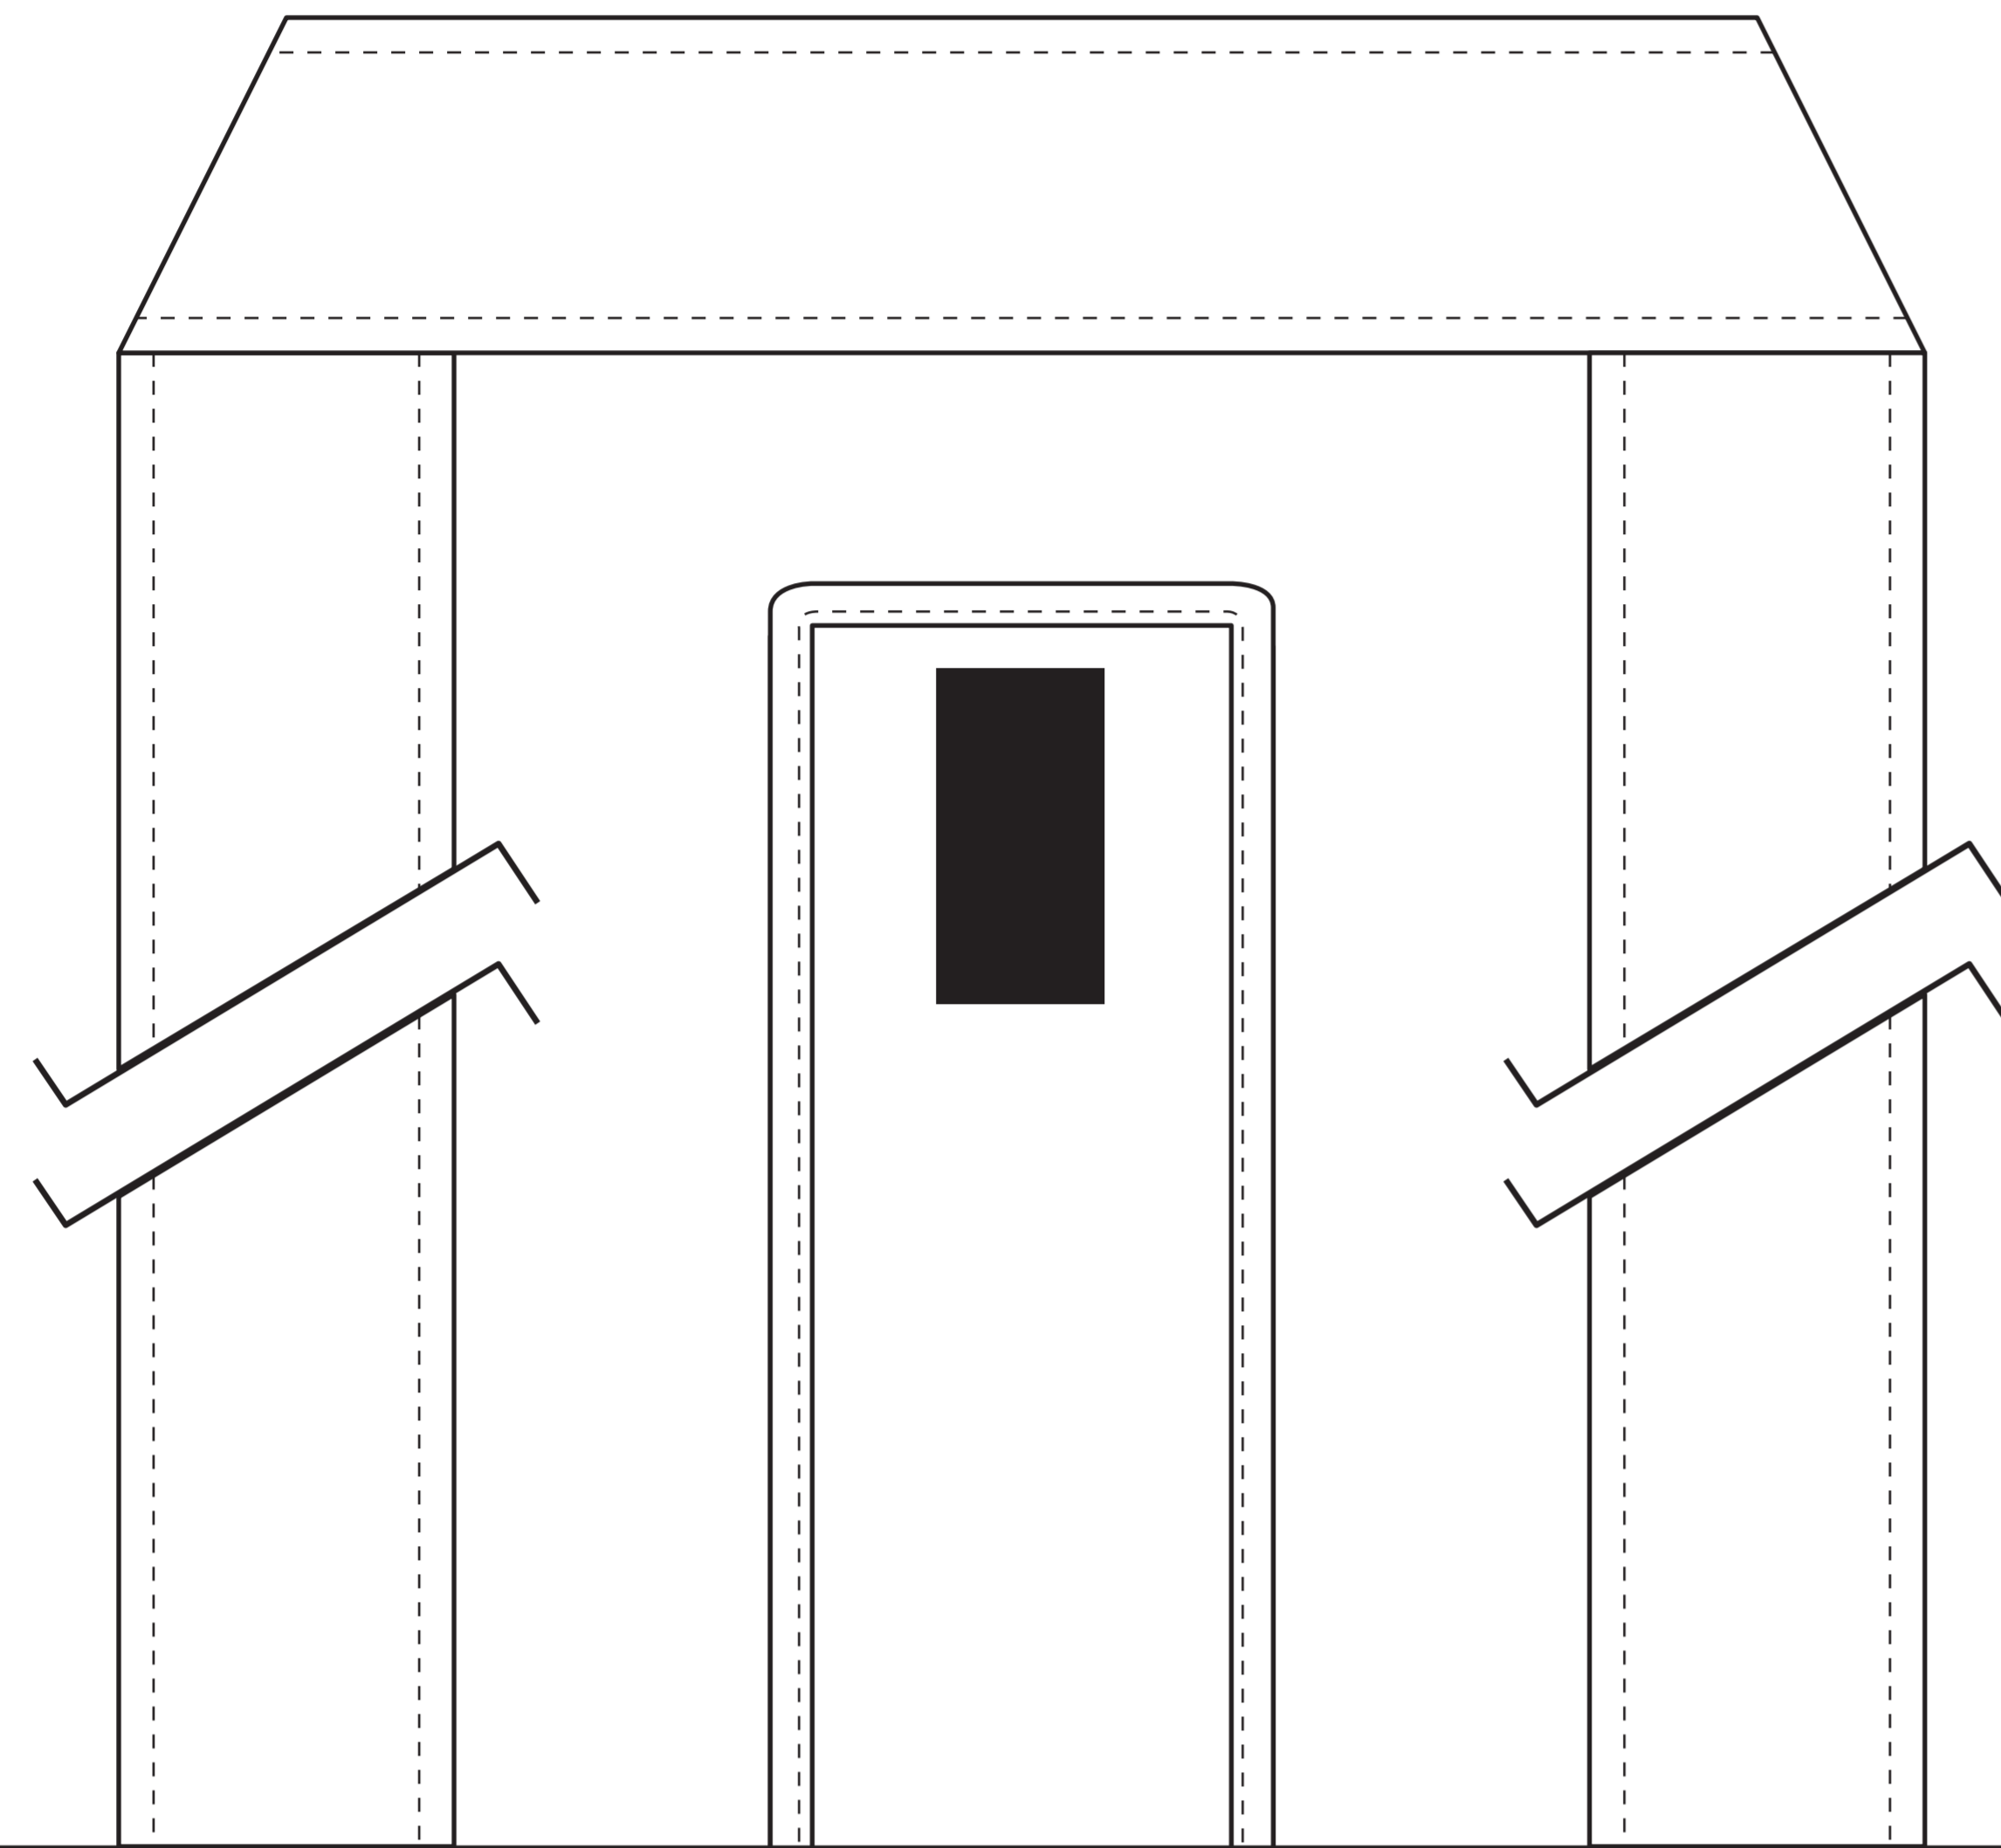

Grande

(Scaled 100% - ACTUAL SIZE)

PO#:

IMPRINT SIZE:

IMPRINT COLOR:

ITEM #: SPGR2017

BAG SIZE: 20W x 8 x 17H

IMPRINT AREA: 13w x 8h (mesh)

15w x 2^{1/2}h (lower panel)

(Front)

(Back)